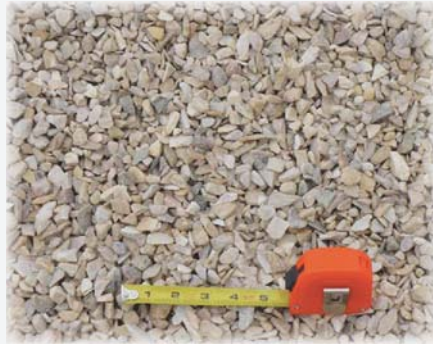

1/2" Brown Pea

Brown Crusher Run

1" Brown

1"-3" Brown

3"-7" Brown

8"x12" Brown

1" River Blend

1/2" River Blend

3/4" Chalet

1"-3" Chalet

3"-5" Chalet

5"-8" Chalet

These photos show color and approximate size only. Stone is a natural product, therefore sizes and colors may vary within the product range.

Pee Dee

Sherando Buff