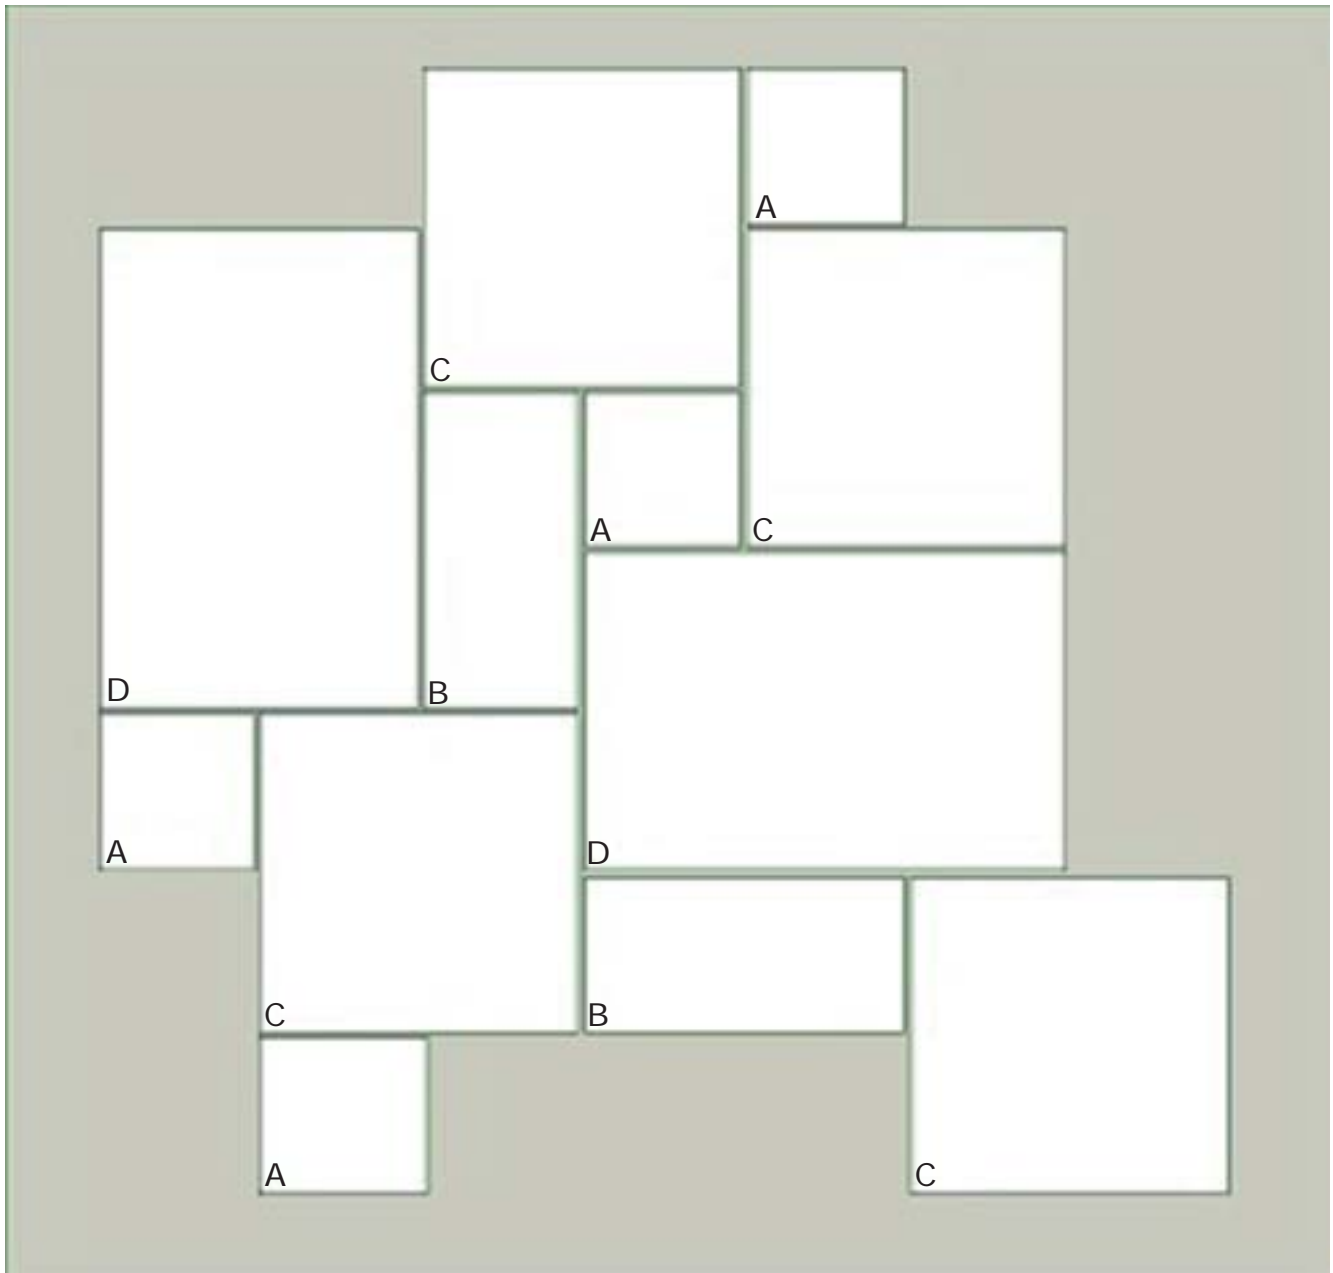

Travertine Pattern Flooring

The hottest item in natural stone construction.
Imported from Turkey and available now at Pete Rose, Inc.
Color: Noce (NO-chay) - a sublime, mellow beige that will
complement any color scheme.
Available in "French Pattern" in 16 square-foot sections.

(See next page)

Come to the showroom to see it today!

Travertine French Pattern Layout

16 Square Feet

A:	8" x 8"	4 pcs.
B:	8" x 16"	2 pcs.
C:	16" x 16"	4 pcs.
D:	16" x 24"	2 pcs.